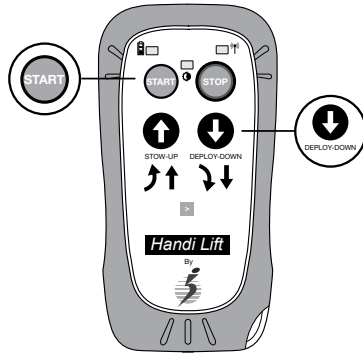

handiRDO™

REAR DOOR OPENER

Opening

1. Press and hold the button  to open the rear doors.

 **WARNING:** Keep a safe distance when operating the RDO and lift!

2. Continue pressing the button  to activate the wheelchair lift.

User guide for wireless control

handiRDO™ REAR DOOR OPENER

Opening

1. Press the button  to activate the RDO.
2. Press and hold the button  to open the rear doors.

2. Continue pressing the button  until the vehicle doors are fully open and the wheelchair lift is completely unfolded.

Closing

1. Press the button  to activate the RDO.

2. Press and hold the button  to stow the lift and close the rear doors.

2

2. Continue pressing the button . When a small safety-delay occurs, keep pressing to close the doors completely.