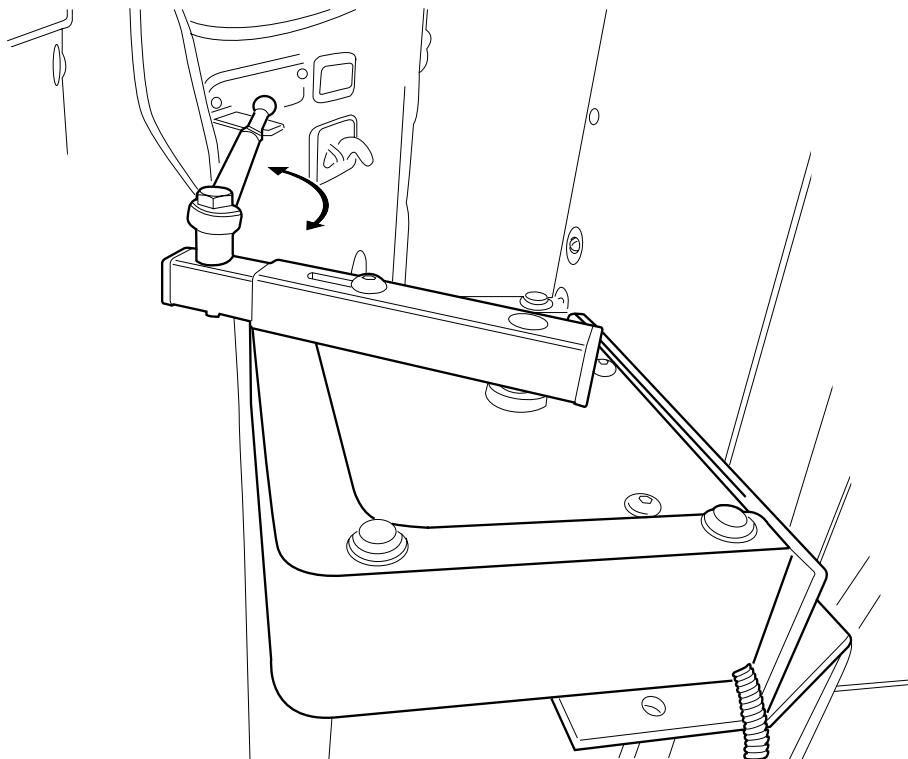

handiRDO™

REAR DOOR OPENER

Opening

1. Press and hold the button  to open the rear doors.

 **WARNING:** Keep a safe distance when operating the RDO and lift!

2. Continue pressing the button  to activate the wheelchair lift.