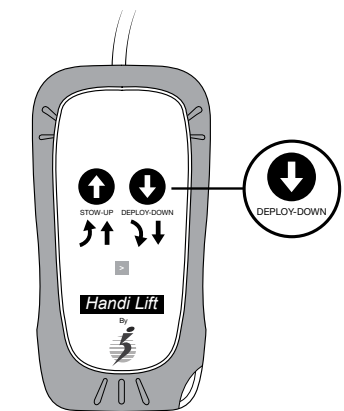

handiRDO™

REAR DOOR OPENER

Opening

1. Press and hold the button  to open the rear doors.

 **WARNING:** Keep a safe distance when operating the RDO and lift!

2. Continue pressing the button  to activate the wheelchair lift.