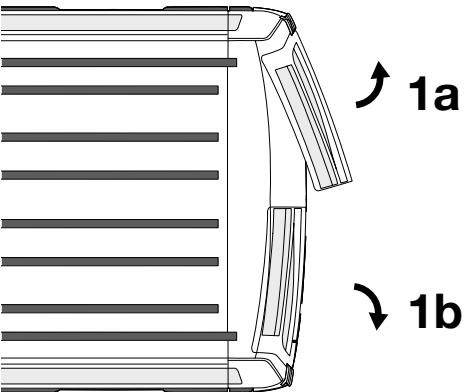

Closing

1. Press the button  to activate the RDO.

2. Press and hold the button  to stow the lift and close the rear doors.

2

2. Continue pressing the button . When a small safety-delay occurs, keep pressing to close the doors completely.