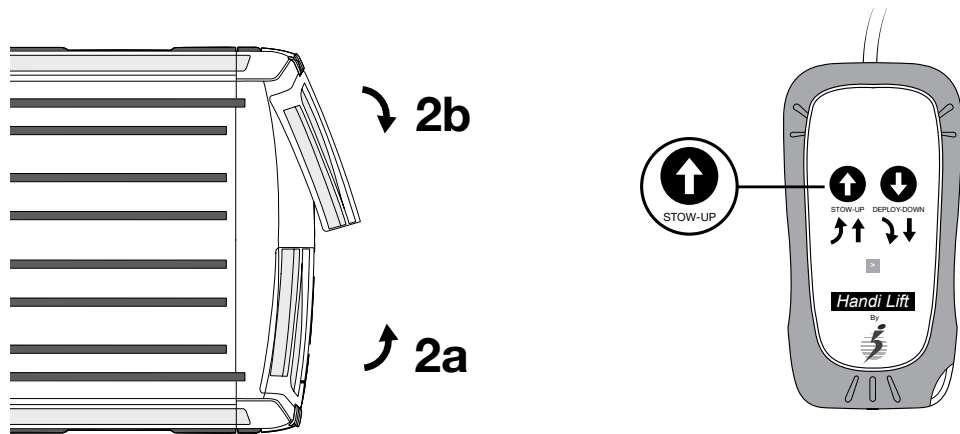

User guide

handiRDO™ REAR DOOR OPENER

Closing

1. Press and hold the button  to stow the lift and close the rear doors.

2. Continue pressing the button . When a small safety-delay occurs, keep pressing to close the doors completely.