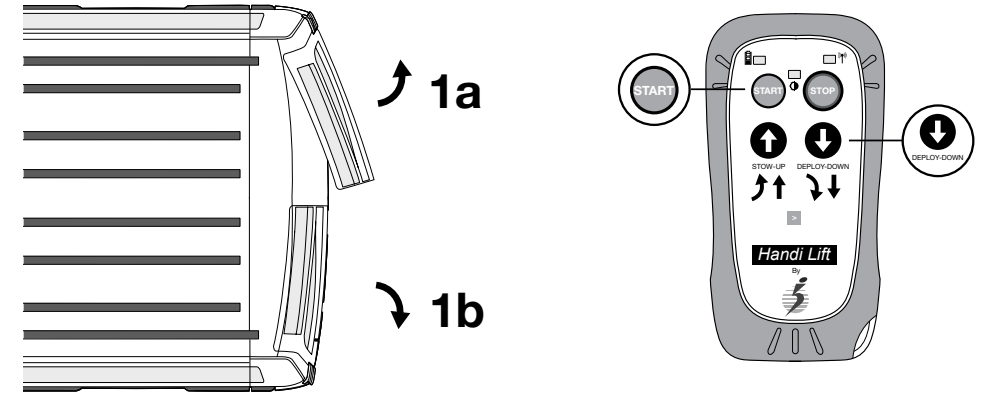

User guide for wireless control

handiRDO™ REAR DOOR OPENER

Opening

1. Press the button to activate the RDO.
2. Press and hold the button to open the rear doors.