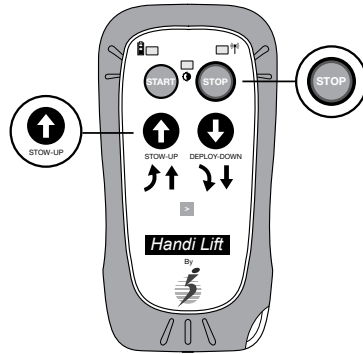

handiRDO™

REAR DOOR OPENER

Opening

1. Press and hold the button  to open the rear doors.

 **WARNING:** Keep a safe distance when operating the RDO and lift!

2. Continue pressing the button  to activate the wheelchair lift.

User guide for wireless control

handiRDO™ REAR DOOR OPENER

Opening

1. Press the button  to activate the RDO.
2. Press and hold the button  to open the rear doors.

2. Continue pressing the button  until the vehicle doors are fully open and the wheelchair lift is completely unfolded.

Closing

1. Press the button  to activate the RDO.

2. Press and hold the button  to stow the lift and close the rear doors.

2

2. Continue pressing the button . When a small safety-delay occurs, keep pressing to close the doors completely.