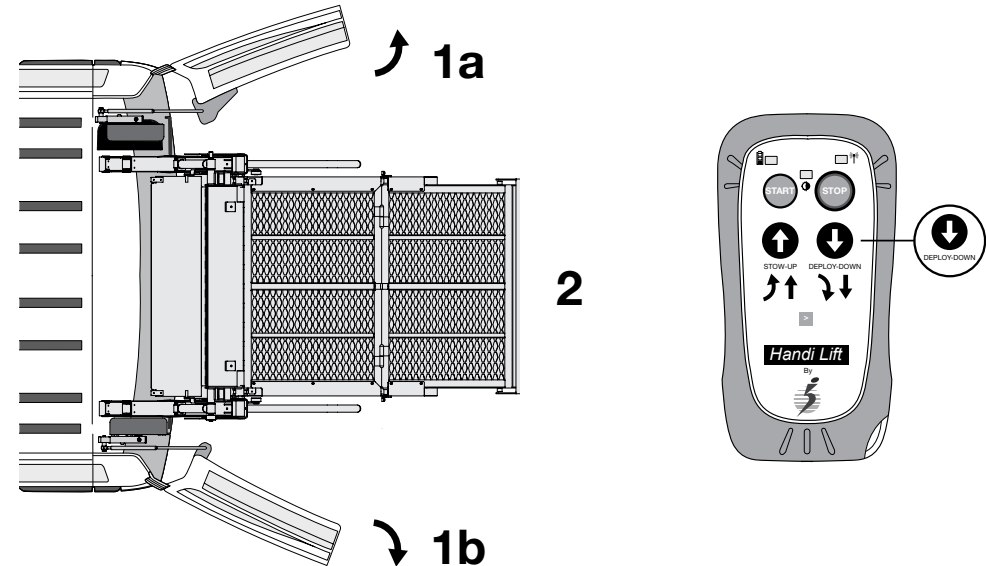

User guide for wireless control

handiRDO™ REAR DOOR OPENER

Opening

1. Press the button  to activate the RDO.
2. Press and hold the button  to open the rear doors.

2. Continue pressing the button  until the vehicle doors are fully open and the wheelchair lift is completely unfolded.