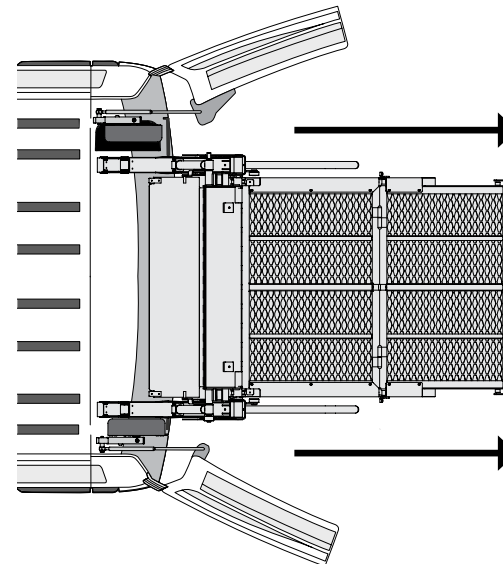

handiRDO™

REAR DOOR OPENER

Opening

1. Press and hold the button  to open the rear doors.

 **WARNING:** Keep a safe distance when operating the RDO and lift!

2. Continue pressing the button  to activate the wheelchair lift.