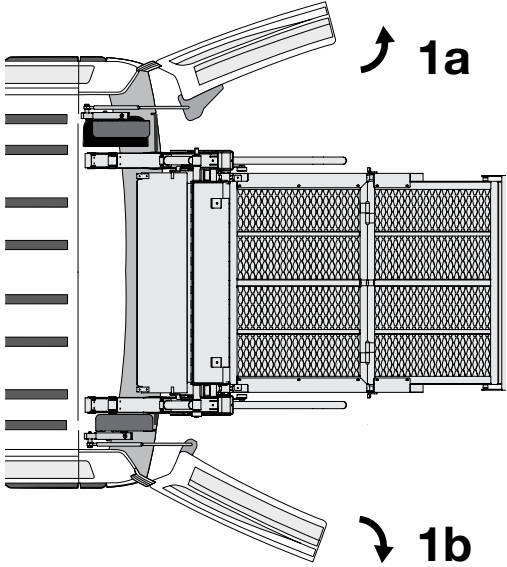

Closing

1. Press the button to activate the RDO.

2. Press and hold the button to stow the lift and close the rear doors.

2