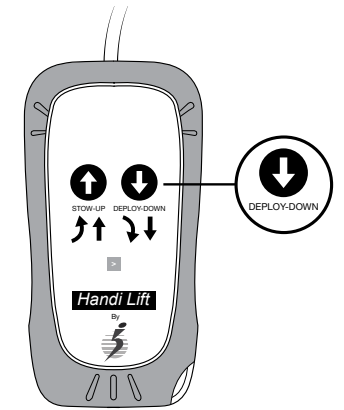

handiRDO™

REAR DOOR OPENER

Opening

1. Press and hold the button  to open the rear doors.

 **WARNING:** Keep a safe distance when operating the RDO and lift!

2. Continue pressing the button  to activate the wheelchair lift.