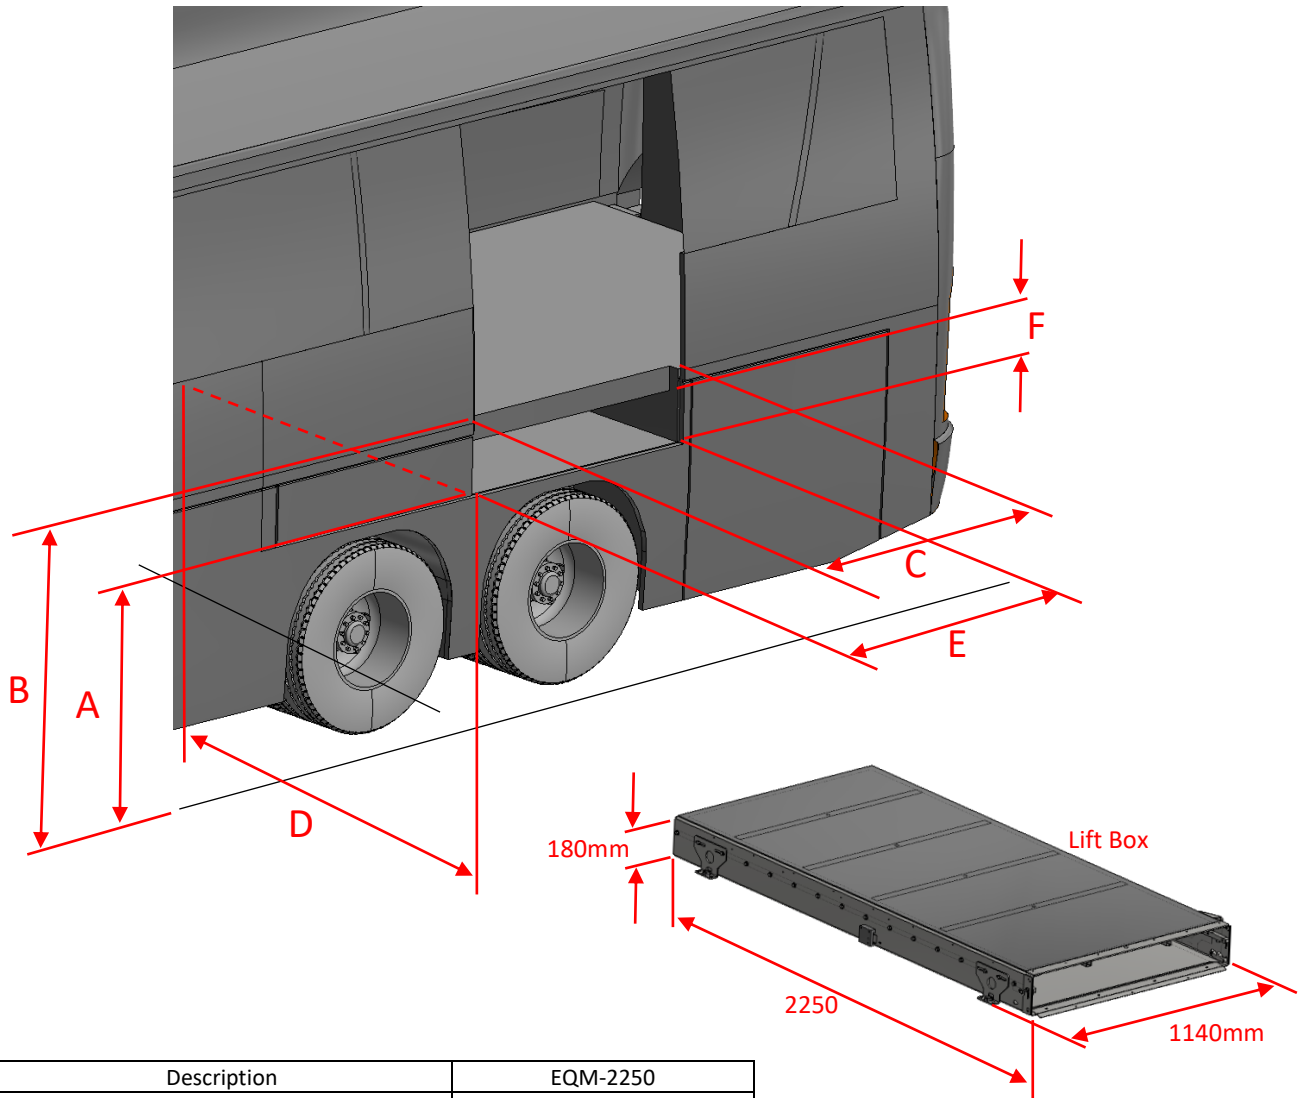

Ski Locker Vehicle Data Sheet

No.	Description	EQM-2250
A	Ground to Bottom of Ski Locker	1500-1600mm
B	Ground to Vehicle Floor	1250mm Max
C	Passenger Door Width	1150mm Min
D	Box Length Space Required	2300mm
E	Ski Locker Width Required	1200mm
F	Ski Locker Height Required	205mm

Lift Must be Used with Air Suspension Lowered in Curb Height

Please Fill in Below from Data Table Measurements Above

Customer Vehicle Information			
Customer:		End User:	Vehicle:
No.	Description	Dimension	Notes:
A	Bottom of Ski Locker to Coach Floor		
B	Ground to Vehicle Floor		
C	Passenger Door Width		
D	Box Length Space		
E	Ski Locker Door Width		
F	Ski Locker Door Height		